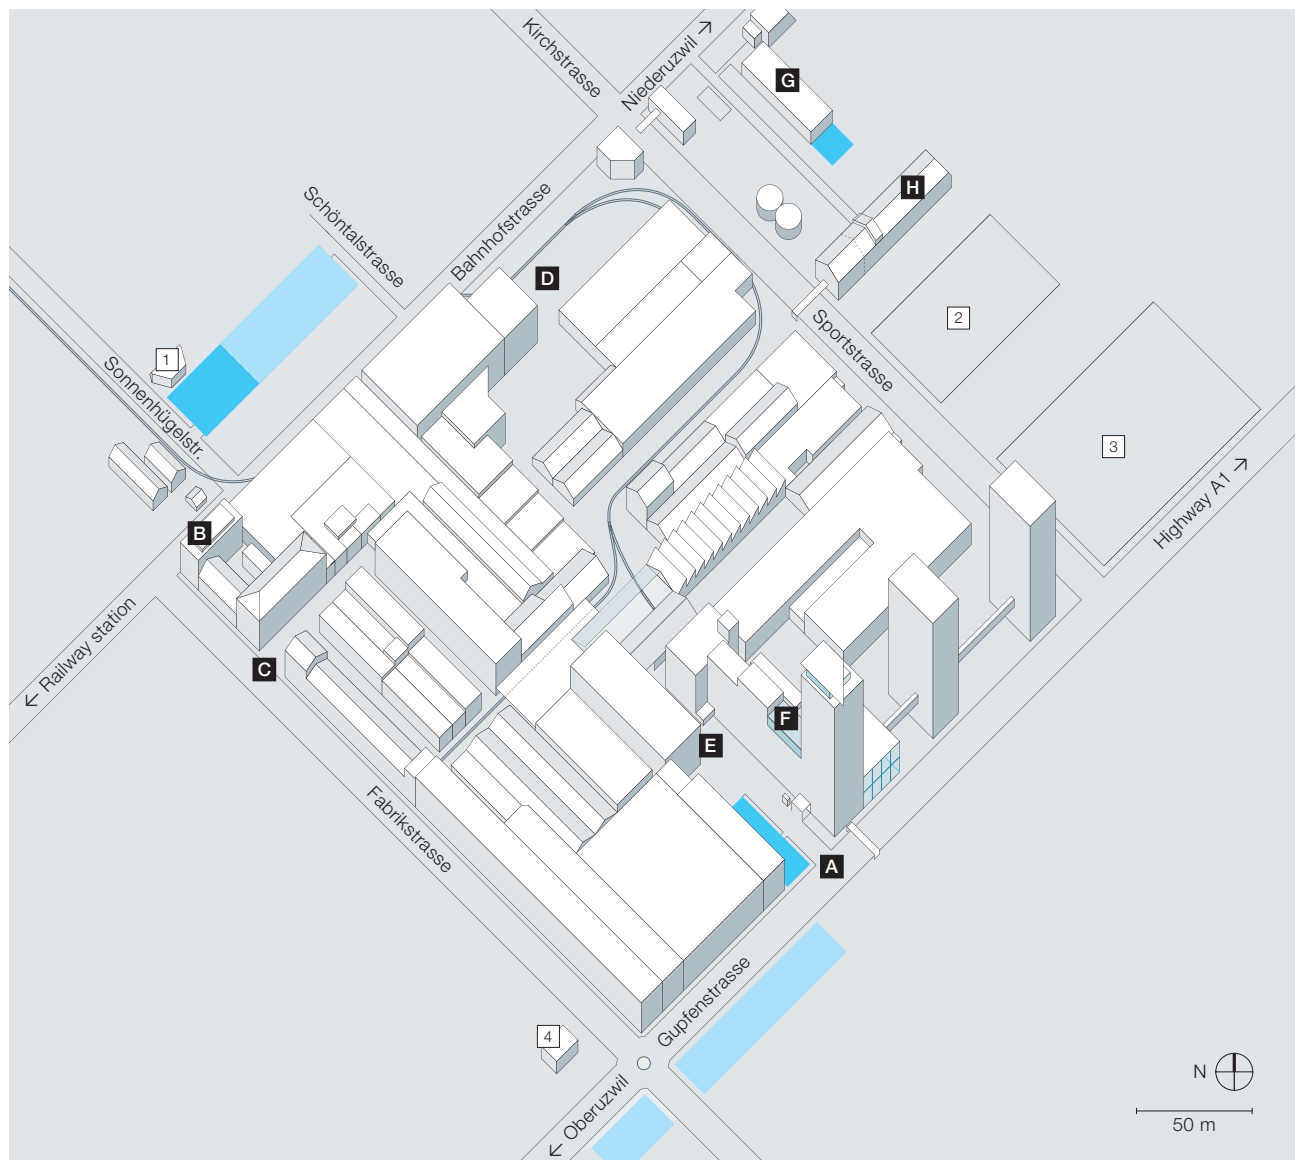

Welcome to Buhler Uzwil. The plant site.

A Main entrance Entrance A Customer Center	D Entrance D, shipping	■ Visitor parking lot	1 Community hall
B Entrance B	E Incoming goods	■ Employee parking lot	2 Ice rink
C Entrance C	F Conference hall		3 Sports ground
	G Training center		4 Travel agency
	H Personnel restaurant		

Buhler AG
CH-9240 Uzwil, Switzerland
T +41 71 955 11 11
F +41 71 955 33 79
buhler.uzwil@buhlergroup.com
www.buhlergroup.com