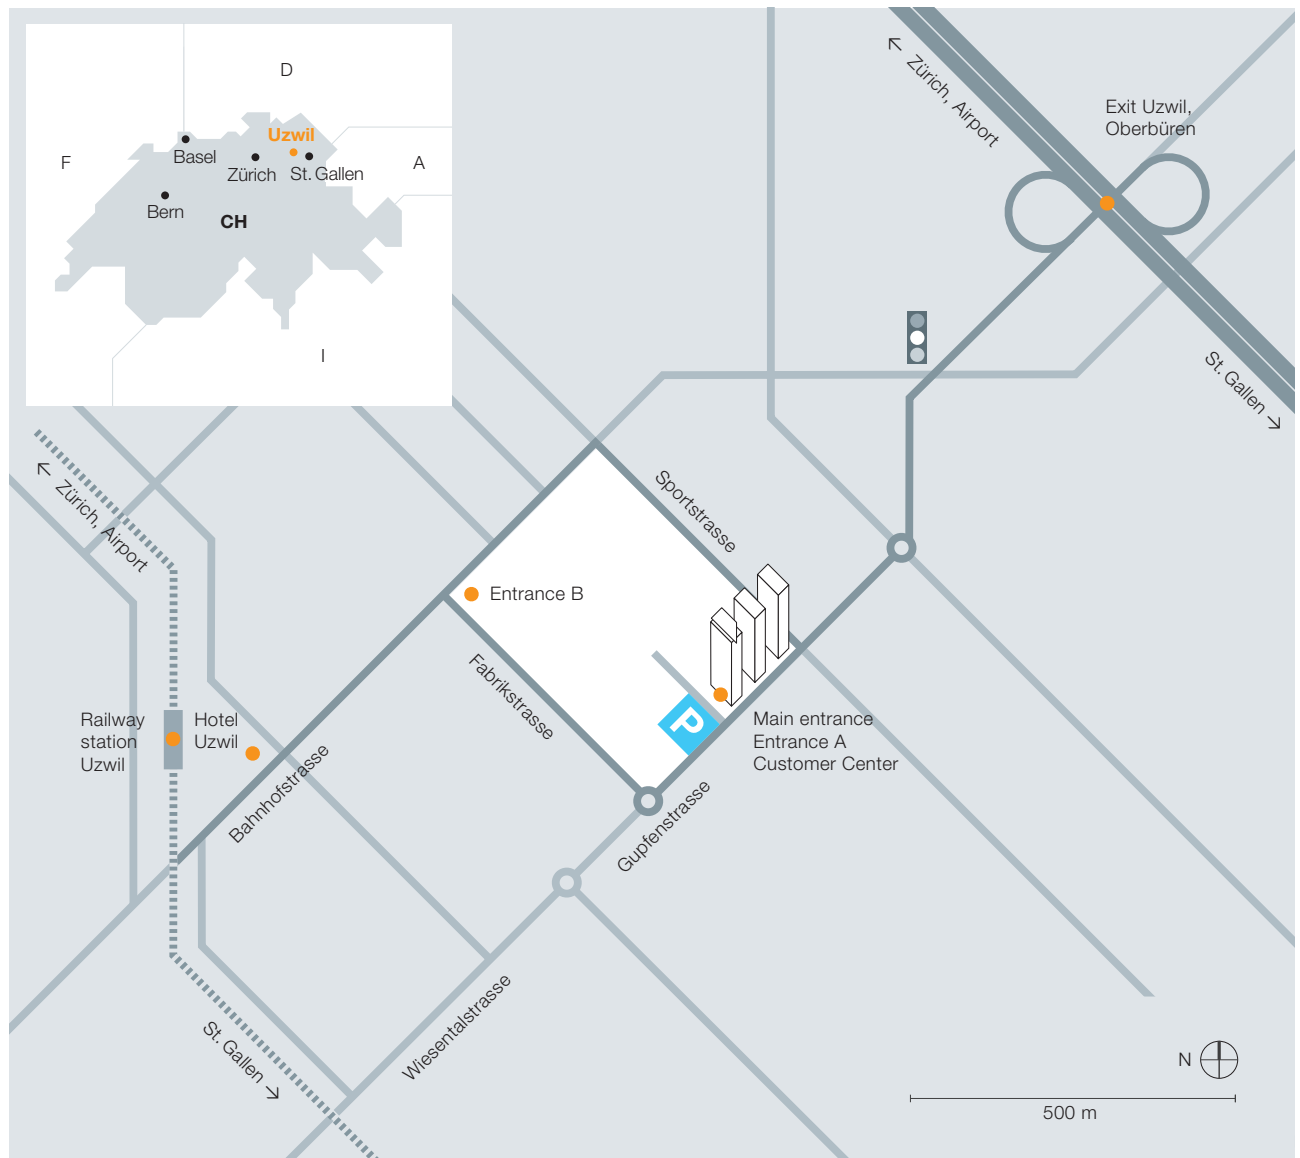

Welcome to Buhler Uzwil. How to reach us.

By car

National highway A1 – exit Uzwil, Oberbüren – direction Uzwil. At the traffic light, continue straight on toward Oberuzwil until you see the three high-rise buildings, where you will find the main entrance and the Customer Center.

By train

Get off in Uzwil. Pass underneath the tracks toward the Hotel Uzwil, then continue straight along Bahnhofstrasse. Walking, it takes you 10 minutes to entrance B and 15 minutes to the main entrance and to the Customer Center (via Fabrikstrasse).